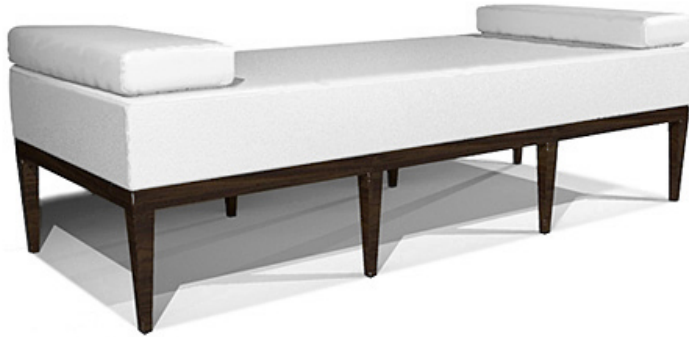

A|B

avery boardman

411 Bench
60"W x 24"D x 21"H / Yardage: 6
26" Back Height
17" Seat Height

AVERYBOARDMAN.COM

Phone 212.688.6611 | Fax 646.293.6605