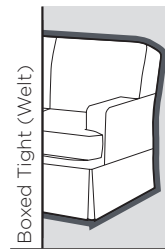

Track Arm

SAMPLE SEAT STYLES

T-Cushion

Straight Cushion

French Pleated Loose

Boxed Loose / T-Shape

Boxed Loose / Straight

Boxed Tight (Welt)

Channeled Tight Back

SAMPLE BACK STYLES

SAMPLE BASE STYLES

- 4 X 4 X 2
- 5 X 5 X 2

1" high

- 3" Taper
- 4" Taper
- 5" Taper
- Windsor

9" high

OTHER: _____

Options (please check all options desired)

- COM
- Stock Fabric
- Boullion - No Charge
- COL Welt - 5%
- COM Cord - No Charge
- Contrast COM Welt - No Charge
- Tri-Stitch - 15%
- Flat Flange - 10%
- Nail Heads:
 - Sofa/Loveseat \$350
 - Chair \$175
 - Ottoman \$75
- Sleeper Mechanism
 - Queen Plus
 - Queen
 - Full
 - Twin
 - Chairbed
 - Non-Sleeper
- Mattresses
 - Deluxe
 - Memory Flex*
 - ComforCool*
 - AirLux*