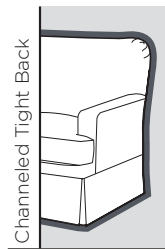

Track Arm

SAMPLE SEAT STYLES

T-Cushion

Straight Cushion

French Pleated Loose

Boxed Loose / T-Shape

Boxed Loose / Straight

Boxed Tight (Welt)

Channeled Tight Back

SAMPLE BACK STYLES

SAMPLE BASE STYLES

- 4 X 4 X 2
- 5 X 5 X 2

1" high

- 3" Taper
- 4" Taper
- 5" Taper
- Windsor

9" high

OTHER: _____