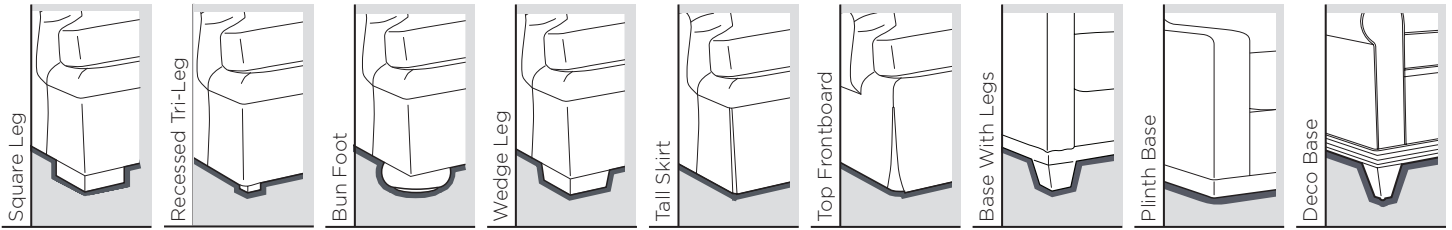

Track Arm

SAMPLE SEAT STYLES

T-Cushion

Straight Cushion

French Pleated Loose

Boxed Loose / T-Shape

Boxed Loose / Straight

Boxed Tight (Welt)

Channeled Tight Back

SAMPLE BACK STYLES

SAMPLE BASE STYLES

- 4 X 4 X 2
- 5 X 5 X 2

1" high

- 3" Taper
- 4" Taper
- 5" Taper
- Windsor

9" high

OTHER: _____

Options (please check all options desired)

- COM
- Stock Fabric
- Boullion - No Charge
- COL Welt - 5%
- COM Cord - No Charge
- Contrast COM Welt - No Charge
- Tri-Stitch - 15%
- Flat Flange - 10%
- Nail Heads:
 - Sofa/Loveseat \$350
 - Chair \$175
 - Ottoman \$75
- Sleeper Mechanism
 - Queen Plus
 - Queen
 - Full
 - Twin
 - Chairbed
 - Non-Sleeper
- Mattresses
 - Deluxe
 - Memory Flex*
 - ComforCool*
 - AirLux*